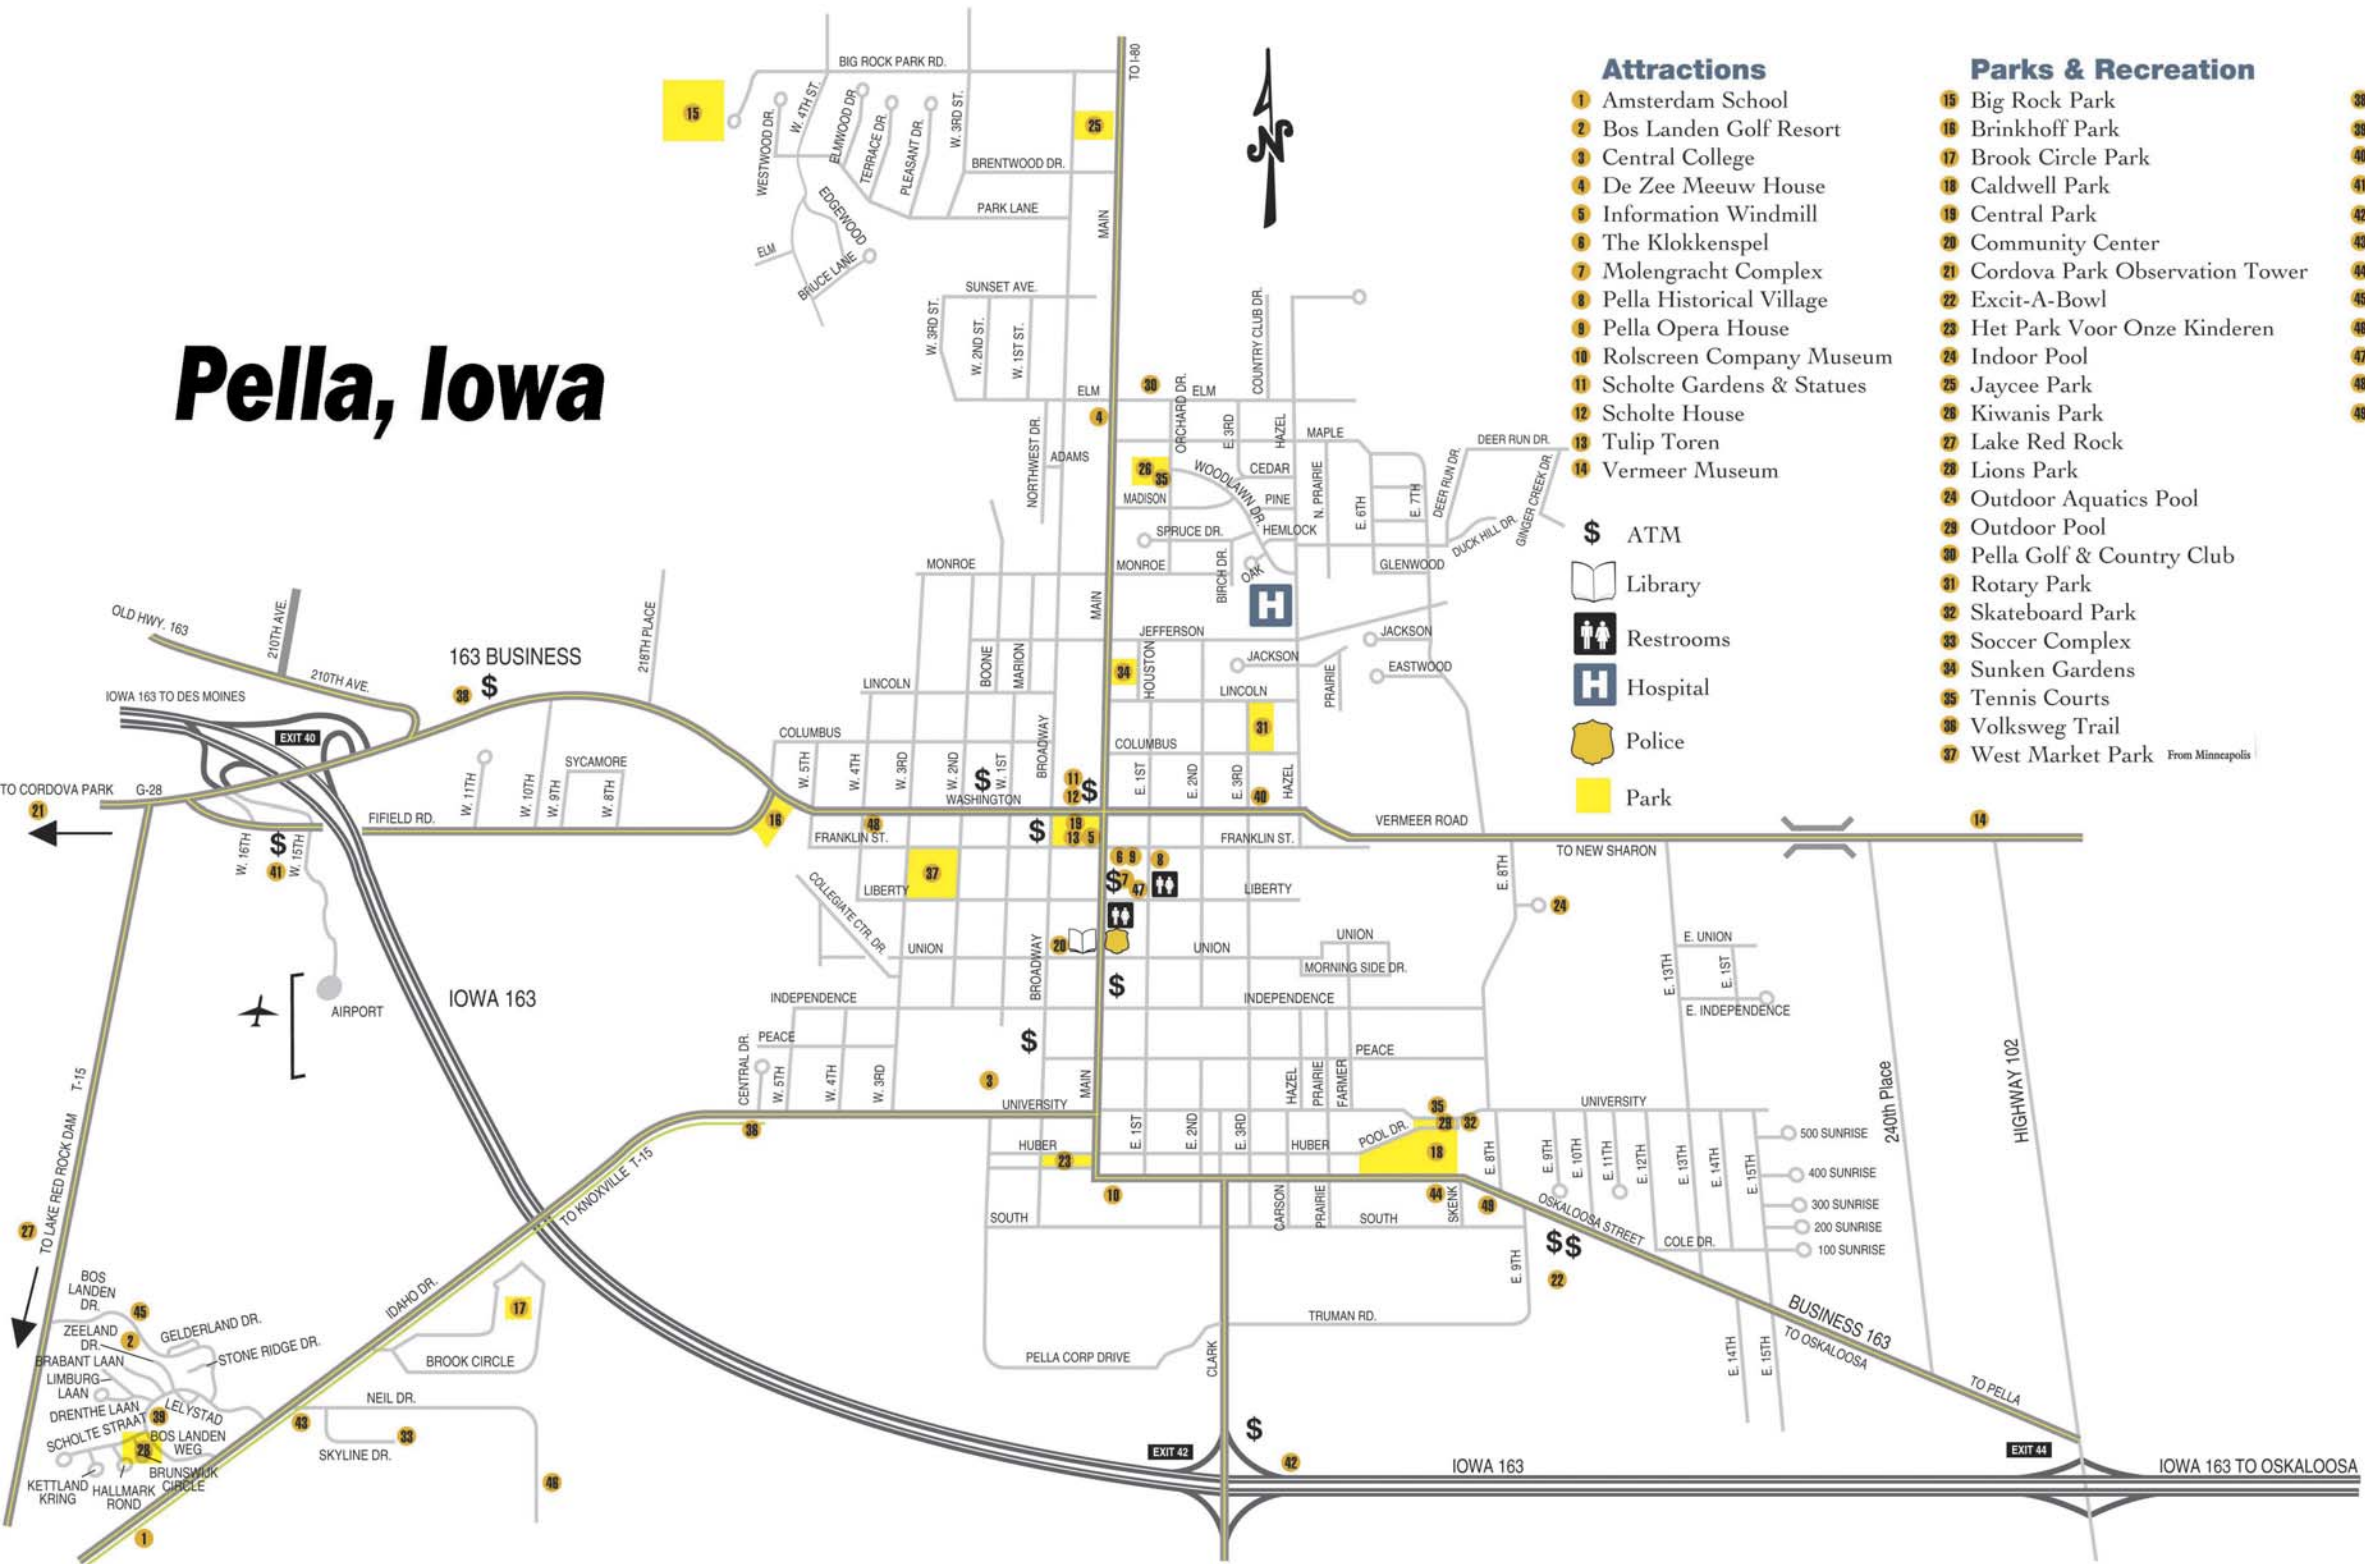

# Pella, Iowa

## Attractions

- 1 Amsterdam School
- 2 Bos Landen Golf Resort
- 3 Central College
- 4 De Zee Meeuw House
- 5 Information Windmill
- 6 The Klokkenspel
- 7 Molengracht Complex
- 8 Pella Historical Village
- 9 Pella Opera House
- 10 Rolscreen Company Museum
- 11 Scholte Gardens & Statues
- 12 Scholte House
- 13 Tulip Toren
- 14 Vermeer Museum

- \$ ATM
- 📖 Library
- 🚻 Restrooms
- H Hospital
- 👮 Police
- 🟡 Park

## Hotels/Motels

- 39 AmeriHost Inn & Suites
- 40 Bos Landen Condominiums
- 41 CloverLeaf B & B
- 42 Comfort Inn & Suites
- 43 Country Inn & Suites
- 44 de Boerderij B & B
- 45 Dutch Mill Inn
- 46 Holiday Inn Express
- 47 Lark Wood B & B
- 48 Royal Amsterdam
- 49 Strawtown Inn
- 50 Super 8